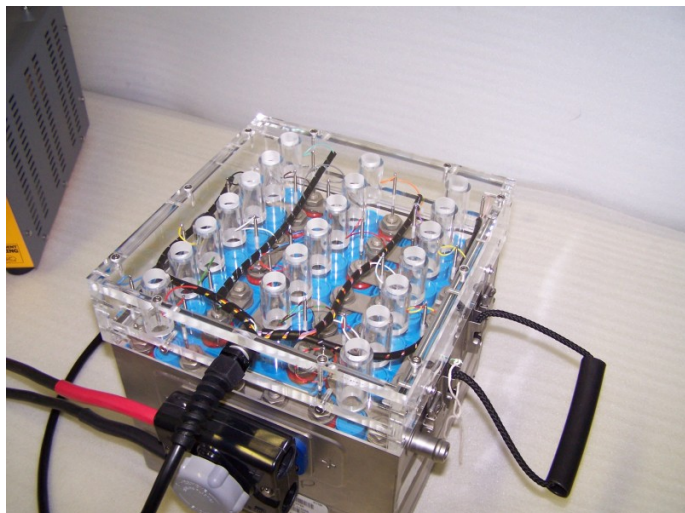

Crown Assemblies For TH20 - Cell Monitor Interface Technical Specifications

CA2758 Crown for
SIMPLIFIES USE OF TH20 CELL MONITOR:
Clips Onto The Top Of The Battery
Automatically Connects To All The Cells

PROBES

The Probes Are Needle Sharp Stainless Steel
Will Cut Through Dirt And Grime On Any Battery
Replacement Test Pins Are Easy To Change

MODELS AVAILABLE:

CA2758	SAFT 2758 Battery and others
CA5015CH3	SAFT 5015CH3 Wildcat
CA1749L	Marathon TSP1749L
CA27HC1CT	Marathon 27HC1CT-EFA-S Typhoon
CA4000A1	SAFT 4000A1
CA806095	MARATHON F+W-806095
CA-MA11	MARATHON 25696-001/MA11
CA40208	SAFT 40208
CA5317CH1	SAFT 5317CH1

21/22 Cell Gulfstream G550 and G650

Other Models Being Added Continuously
Please Contact Us For Latest List

CA27HC1CT Crown for
WEIGHT & DIMENSIONS:

CA2757	26 x 26 x 8cm (10.2" x 10.2" x 3.2")
CA5015CH3	26 x 29 x 8cm (10.2" x 11.4" x 3.2")
CA1749L	20.6 x 20.3 x 6.4cm (8.1" x 8.0" x 2.5")
CA27HC1CT	40 x 17 x 6.5cm (15.7" x 6.7" x 2.6")
CA4000A1	39 x 18 x 9cm (15.3" x 7.0" x 3.5")
CA806095	32 x 16 x 12cm (12.6" x 6.3" x 4.7")
CA-MA11	26 x 21 x 10cm (10.2" x 8.3" x 4.0")
CA40208	38 x 18 x 9cm (15.0" x 7.1" x 3.5")
CA5317CH1	26 x 29 x 9cm (10.2" x 11.4" x 3.5")

All Models Approximate Weight 2.5Kg (5.5lb)

ELECTRICAL:

Max Probe Current 2.0A
Connection To TH20 Via A Single 25 Pin Connector

COMPATIBLE WITH:

MB73+ - MB73P+ - CT75A - IC48V - IC50A
TH20 Cell Monitor and charger Also Required