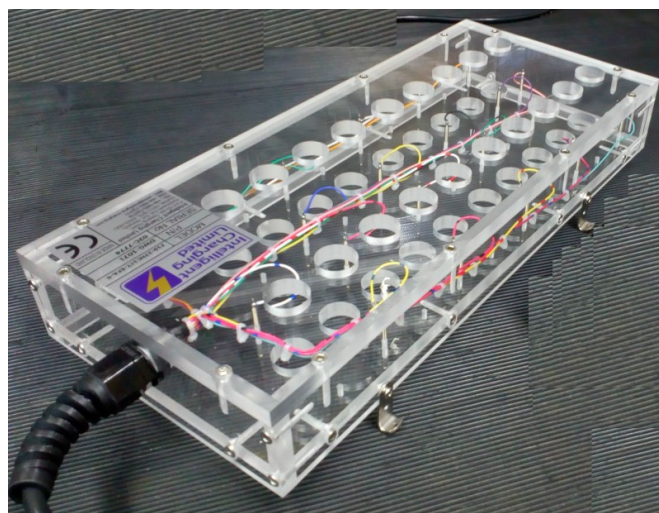

Crown Assemblies For TH20 - Cell Monitor Interface Technical Specifications

CA2758 Crown for
SIMPLIFIES USE OF TH20 CELL MONITOR:
Clips Onto The Top Of The Battery
Automatically Connects To All The Cells

PROBES

The Probes Are Needle Sharp Stainless Steel
Will Cut Through Dirt And Grime On Any Battery
Replacement Test Pins Are Easy To Change

MODELS AVAILABLE:

CA2758	SAFT 2758 Battery and others
CA5015CH3	SAFT 5015CH3 Wildcat
CA1749L	Marathon TSP1749L
CA27HC1CT	Marathon 27HC1CT-EFA-S Typhoon
CA4000A1	SAFT 4000A1
CA806095	MARATHON F+W-806095
CA-MA11	MARATHON 25696-001/MA11
CA40208	SAFT 40208
CA5317CH1	SAFT 5317CH1

21/22 Cell Gulfstream G550 and G650

Other Models Being Added Continuously
Please Contact Us For Latest List

CA27HC1CT Crown for
WEIGHT & DIMENSIONS:

CA2757	26 x 26 x 8cm (10.2" x 10.2" x 3.2")
CA5015CH3	26 x 29 x 8cm (10.2" x 11.4" x 3.2")
CA1749L	20.6 x 20.3 x 6.4cm (8.1" x 8.0" x 2.5")
CA27HC1CT	40 x 17 x 6.5cm (15.7" x 6.7" x 2.6")
CA4000A1	39 x 18 x 9cm (15.3" x 7.0" x 3.5")
CA806095	32 x 16 x 12cm (12.6" x 6.3" x 4.7")
CA-MA11	26 x 21 x 10cm (10.2" x 8.3" x 4.0")
CA40208	38 x 18 x 9cm (15.0" x 7.1" x 3.5")
CA5317CH1	26 x 29 x 9cm (10.2" x 11.4" x 3.5")

All Models Approximate Weight 2.5Kg (5.5lb)

ELECTRICAL:

Max Probe Current 2.0A
Connection To TH20 Via A Single 25 Pin Connector

COMPATIBLE WITH:

MB73+ - MB73P+ - CT75A - IC48V - IC50A
TH20 Cell Monitor and charger Also Required