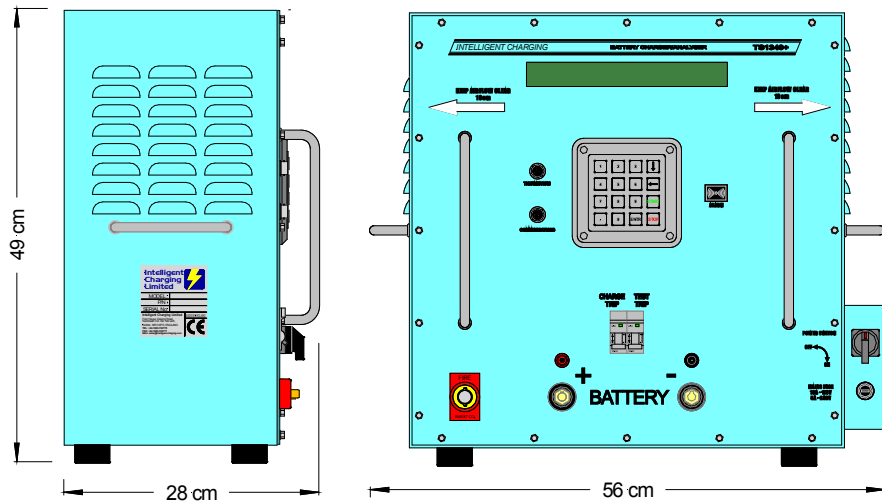

TS1340+ Military Battery Charger and Capacity Tester Technical Specifications

Battery Range:

- Up to 24V
- Vented lead acid
- Sealed lead acid (Pb)
- Nickel Cadmium (NiCd)
- Nickel Metal Hydride (NiMH)

Charge Modes:

- Constant current
- Constant voltage (with process charge option)
- Two step and three step
- Auto termination on complete charge cycle
- 12V nominal max of 40A, 24V nominal max of 25A

Capacity Test Modes:

- Capacity test to 100%
- 12V to 60A, 24V to 50A constant current

Display:

- 2 line 40 character vacuum fluorescent display

Protection:

- Internally protected from overloads
- Reverse or no battery connection protected
- Automatically shuts down if battery disconnected during charge

Programmable:

- Battery data library which holds up to 250 full sets of data
- Comes pre-programmed with a list of standard military battery NSN listed batteries most extensively used world-wide
- Additional batteries can be added to the library

General:

- Built in printer interface so results may be printed on a commercial serial printer
- Input voltage 110V (230V internal links)
- IP55 mild steel power coated or optional stainless steel casing
- NSN 6130-99-391-3441

Voltage Sense:

- Four wire voltage sensing is employed to minimise errors from voltage drops in connecting cables

Maintenance:

- Field calibration possible, no need to return unit for calibration
- Built in diagnostics – should any faults occur they can be detected and remedied in the field

Weight:

- 45Kg (99lbs)

Dimensions:

- 56 x 28 x 49 cm (22.1 x 11 x 19.3 inch)

Alarm:

- Audio and visual alarms to indicate process completion or failure

To discuss your battery charging and testing requirements, and to discover how a standard or bespoke Intelligent Charging solution would help your operations, contact:

E: sales@intelligent-charging.com
T: +44 (0)1603 722 770
F: +44 (0)1603 722 771
W: www.intelligent-charging.com
A: Intelligent Charging Limited
Ford House, Dewing Road
Rackheath Industrial Estate
Norwich, Norfolk, NR13 6PS
United Kingdom